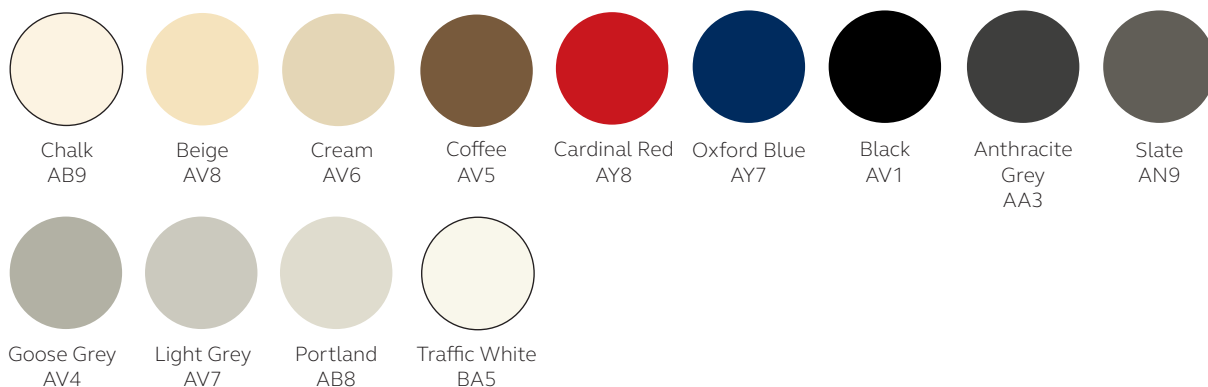

CLK Lockers are available in the Classic paint palette.

For alternative paint finishes the following surcharges apply.

Performance paint palette

Performance paint palette = +5%

Vision paint palette

Vision paint palette = +10%