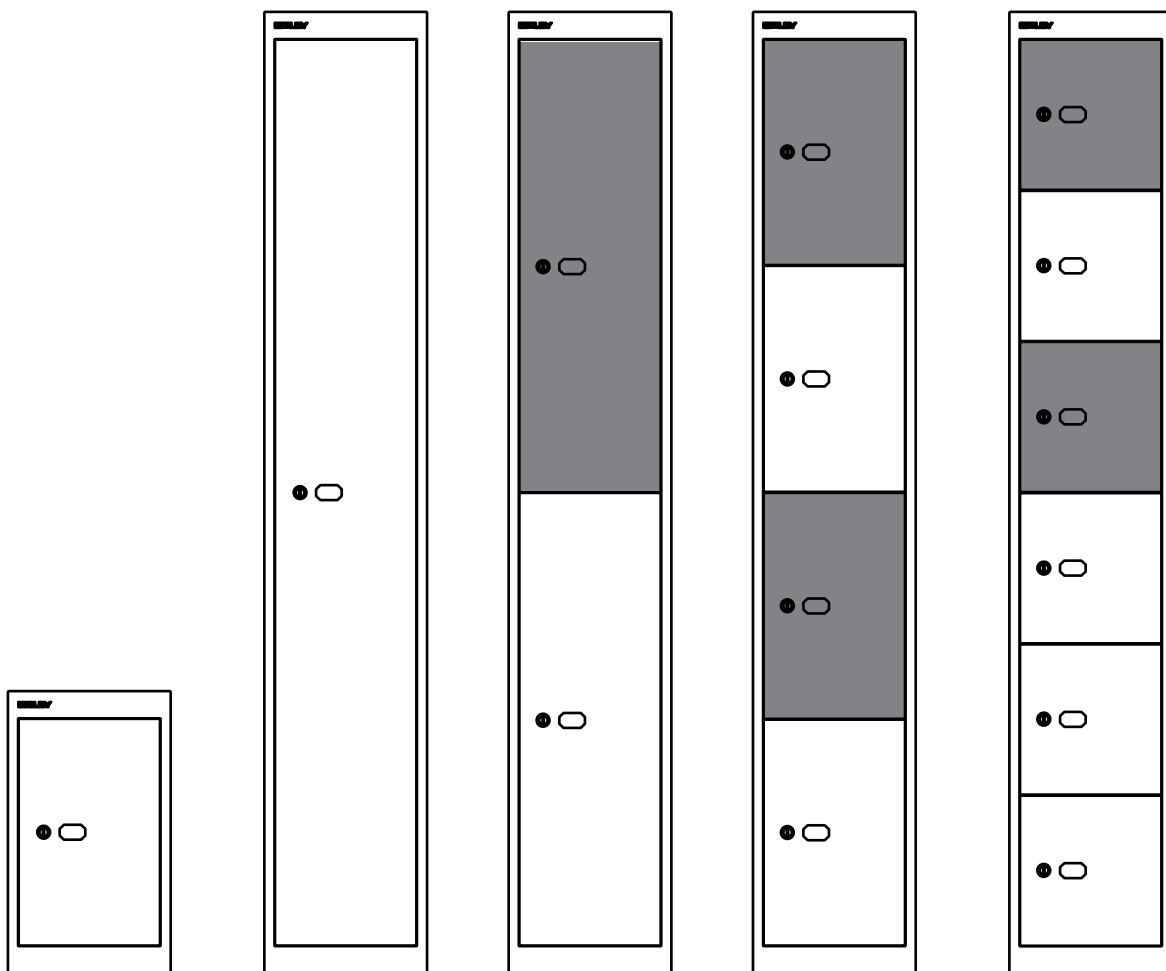

Optional extras:

Sloping tops are available for larger orders of CLK Lockers. Please contact your Bisley representative for more information.

Internal Compartment Dimensions

305mm (12") deep lockers compartment depth = 274mm (10.8")

457mm (18") deep lockers compartment depth = 426mm (16.8")

Locker compartment width = 240mm (9.4")

Please note: The above listed internal dimensions are based on the individual locker compartment size.

Please see internal compartment heights listed below.

H: 429mm (16.9")

H: 1703mm (67")

H: 847mm (33.3")

H: 416mm (16.4")

H: 275mm (10.8")

*H: 404mm (15.9")

*H: 263mm (10.4")

Where two internal heights are listed, the first height is for the top and bottom locker compartments only.