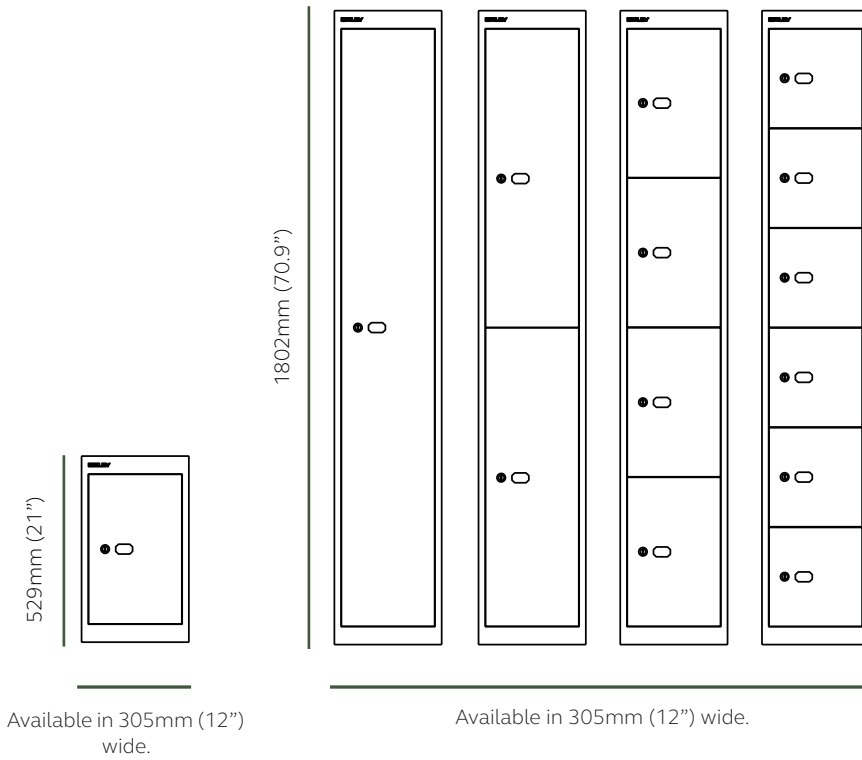

Range Overview

All lockers are available in two depths, 305mm (12") and 457mm (18")

Lockers

W: 305mm (12")

Product Code	Description	Height
CLK121C	One door cube, 305mm (12") deep	529mm (21")
CLK181C	One door cube, 457mm (18") deep	529mm (21")
CLK121	One door locker, 305mm (12") deep	1802mm (70.9")
CLK122	Two door locker, 305mm (12") deep	1802mm (70.9")
CLK124	Four door locker, 305mm (12") deep	1802mm (70.9")
CLK126	Six door locker, 305mm (12") deep	1802mm (70.9")
CLK181	One door locker, 457mm (18") deep	1802mm (70.9")
CLK182	Two door locker, 457mm (18") deep	1802mm (70.9")
CLK184	Four door locker, 457mm (18") deep	1802mm (70.9")
CLK186	Six door locker, 457mm (18") deep	1802mm (70.9")
BLLP1	Hasp lock, supplied separately as retro fitted option	N/A

457mm (18") deep lockers compartment depth = 426mm (16.8")

Locker compartment width = 240mm (9.4")

Please note: The above listed internal dimensions are based on the individual locker compartment size.

Please see internal compartment heights listed below.

H: 429mm (16.9")

H: 1703mm (67")

H: 847mm (33.3")

H: 416mm (16.4")

H: 275mm (10.8")

*H: 404mm (15.9")

*H: 263mm (10.4")

Where two internal heights are listed, the first height is for the top and bottom locker compartments only.